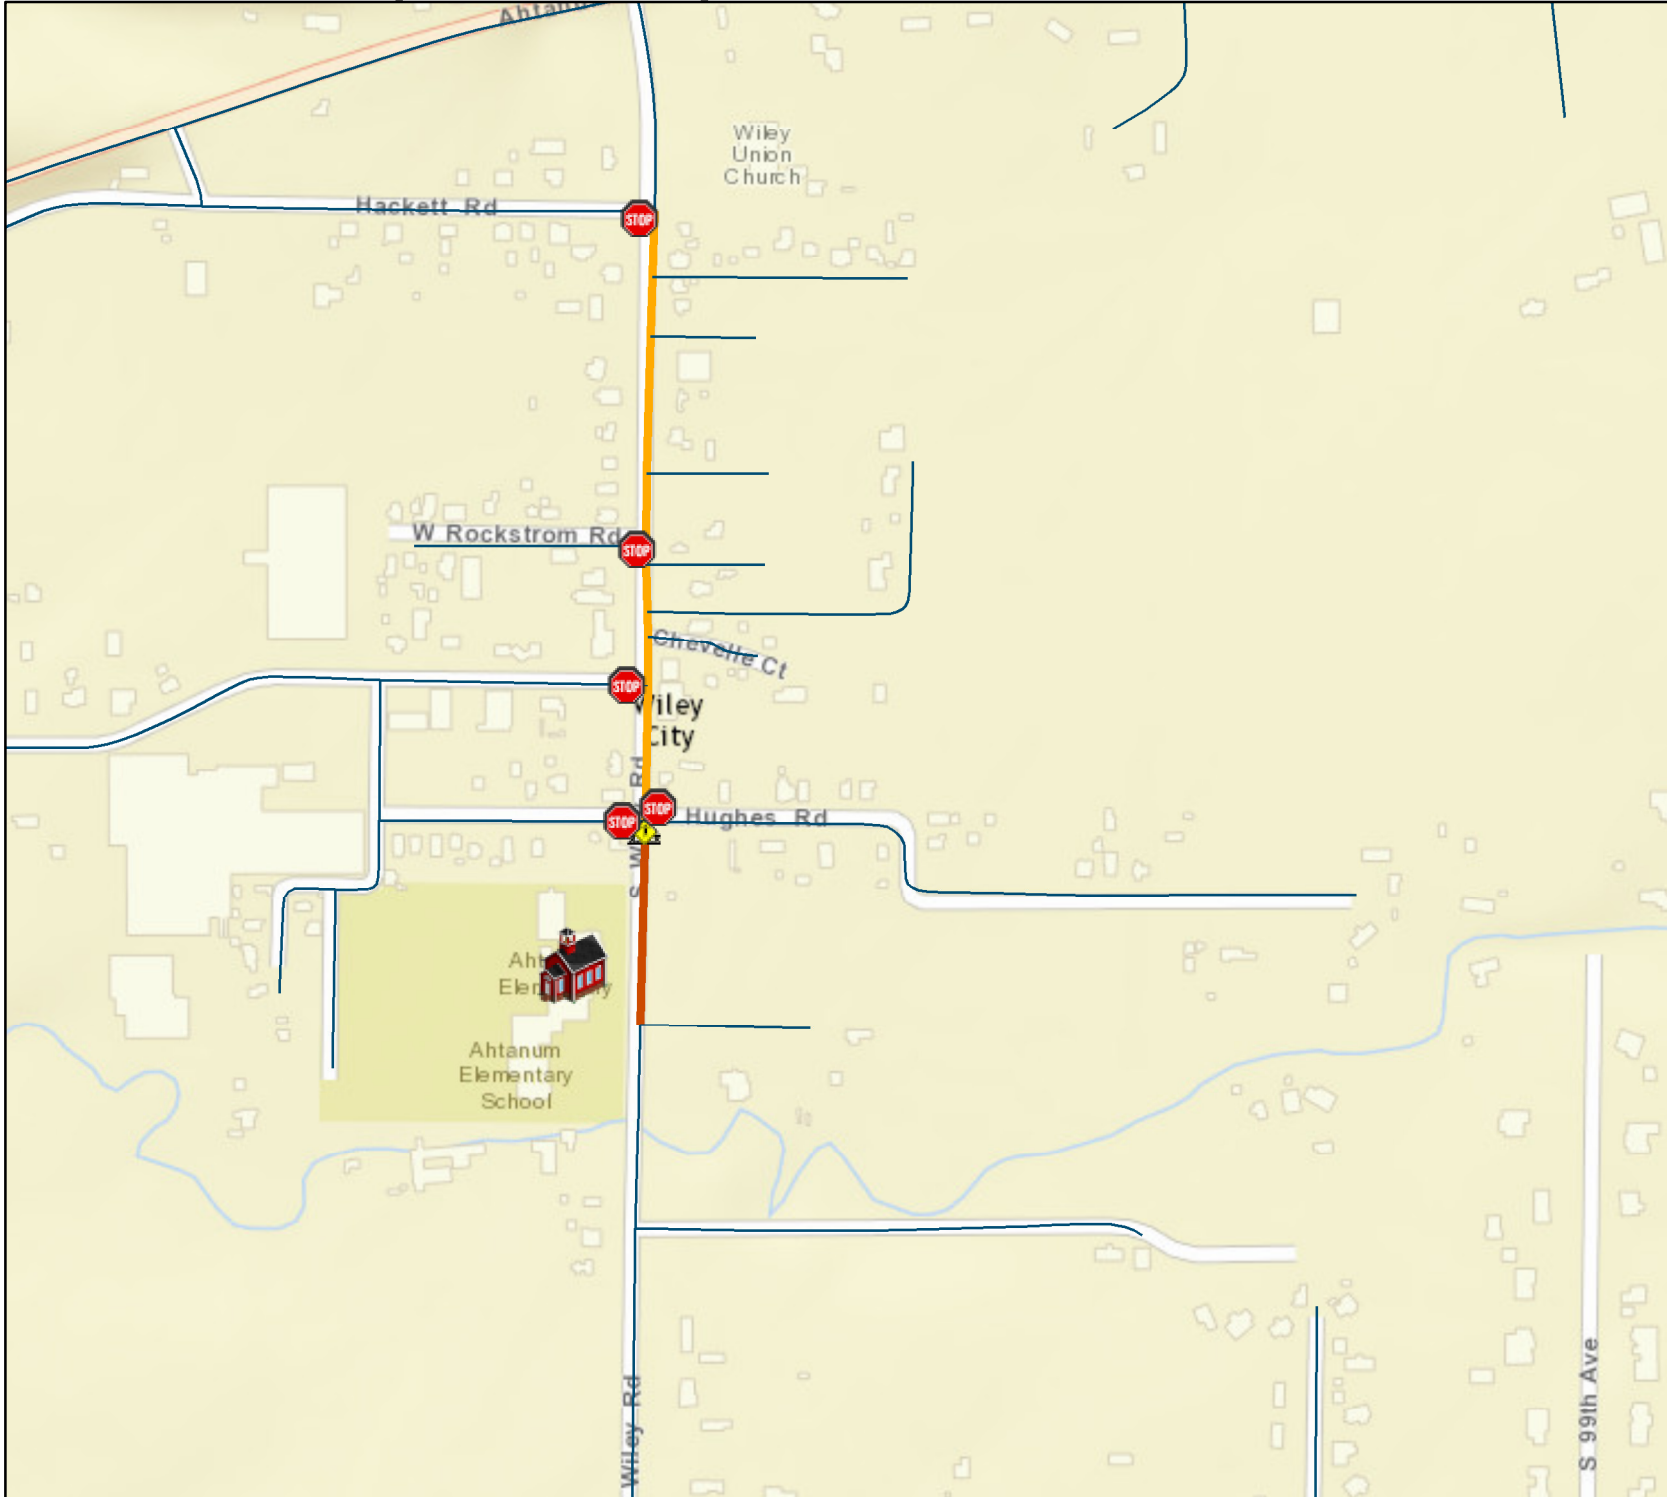

Ahtanum Valley Elementary

Walk Routes

-  Walk Area (1 road mile)
-  Walk/Bike Route
-  School Speed Zone
-  Paths/Trails
-  School
-  Traffic Light
-  Stop Sign
-  Stop Sign - Four-Way
-  Stop Sign - Three-Way
-  Crossing Guard
-  Crosswalk
-  Hazard
-  Railroad Crossing

Note: Not all symbols may appear on the map.

Map Notes:
 Identified routes are marked in orange. Children living on residential streets that are connected to the walk routes can walk along their streets to the main routes. Small children should be accompanied by adults and all pedestrians should follow the attached safety tips.