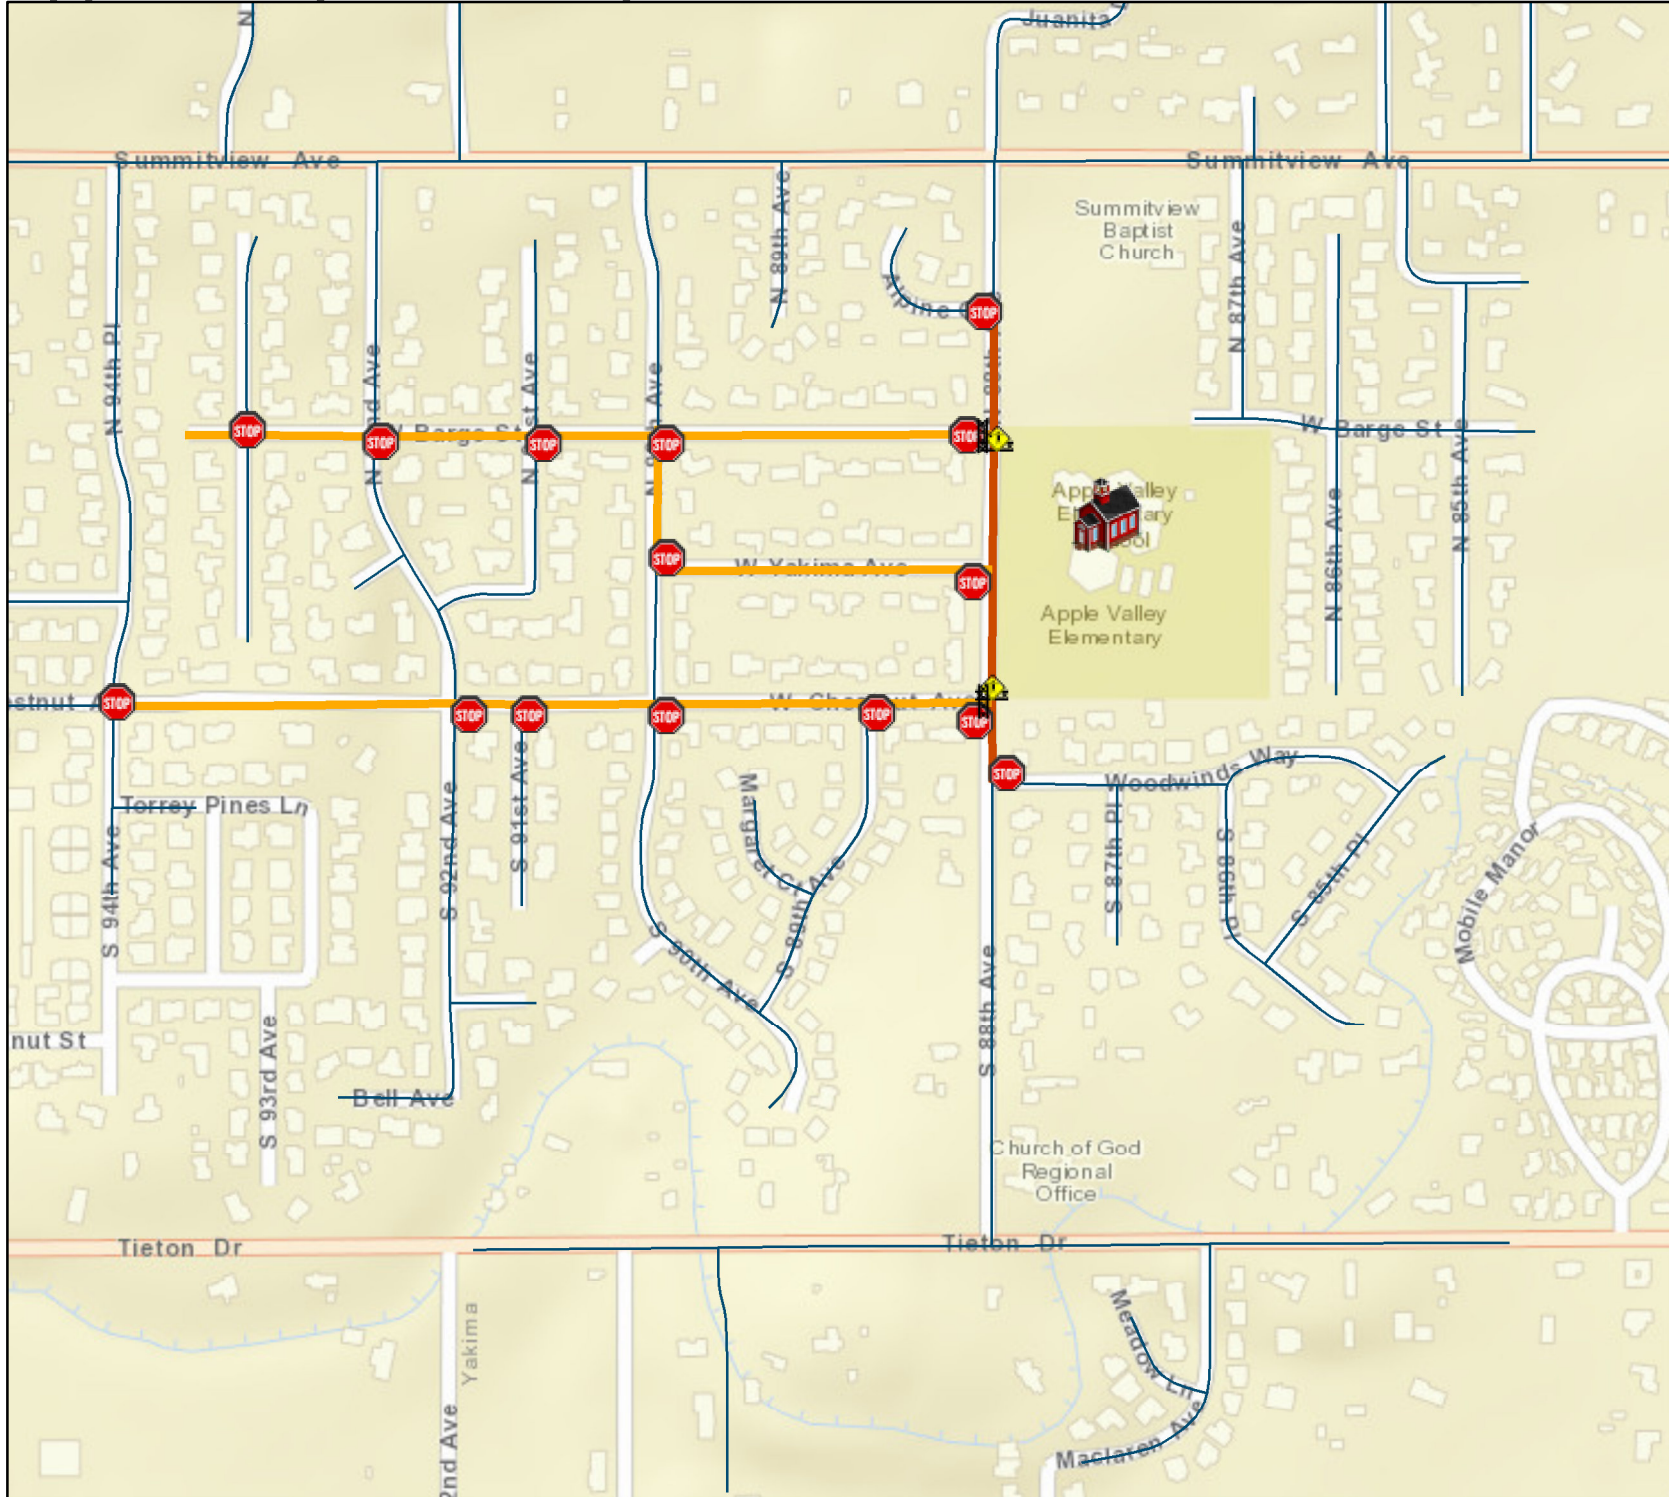

# Apple Valley Elementary

# Walk Routes

- Walk Area (1 road mile)
- Walk/Bike Route
- School Speed Zone
- Paths/Trails
- School
- Traffic Light
- Stop Sign
- Stop Sign - Four-Way
- Stop Sign - Three-Way
- Crossing Guard
- Crosswalk
- Hazard
- Railroad Crossing

**Note:** Not all symbols may appear on the map.

**Map Notes:**  
 Identified routes are marked in orange. Children living on residential streets that are connected to the walk routes can walk along their streets to the main routes. Small children should be accompanied by adults and all pedestrians should follow the attached safety tips.