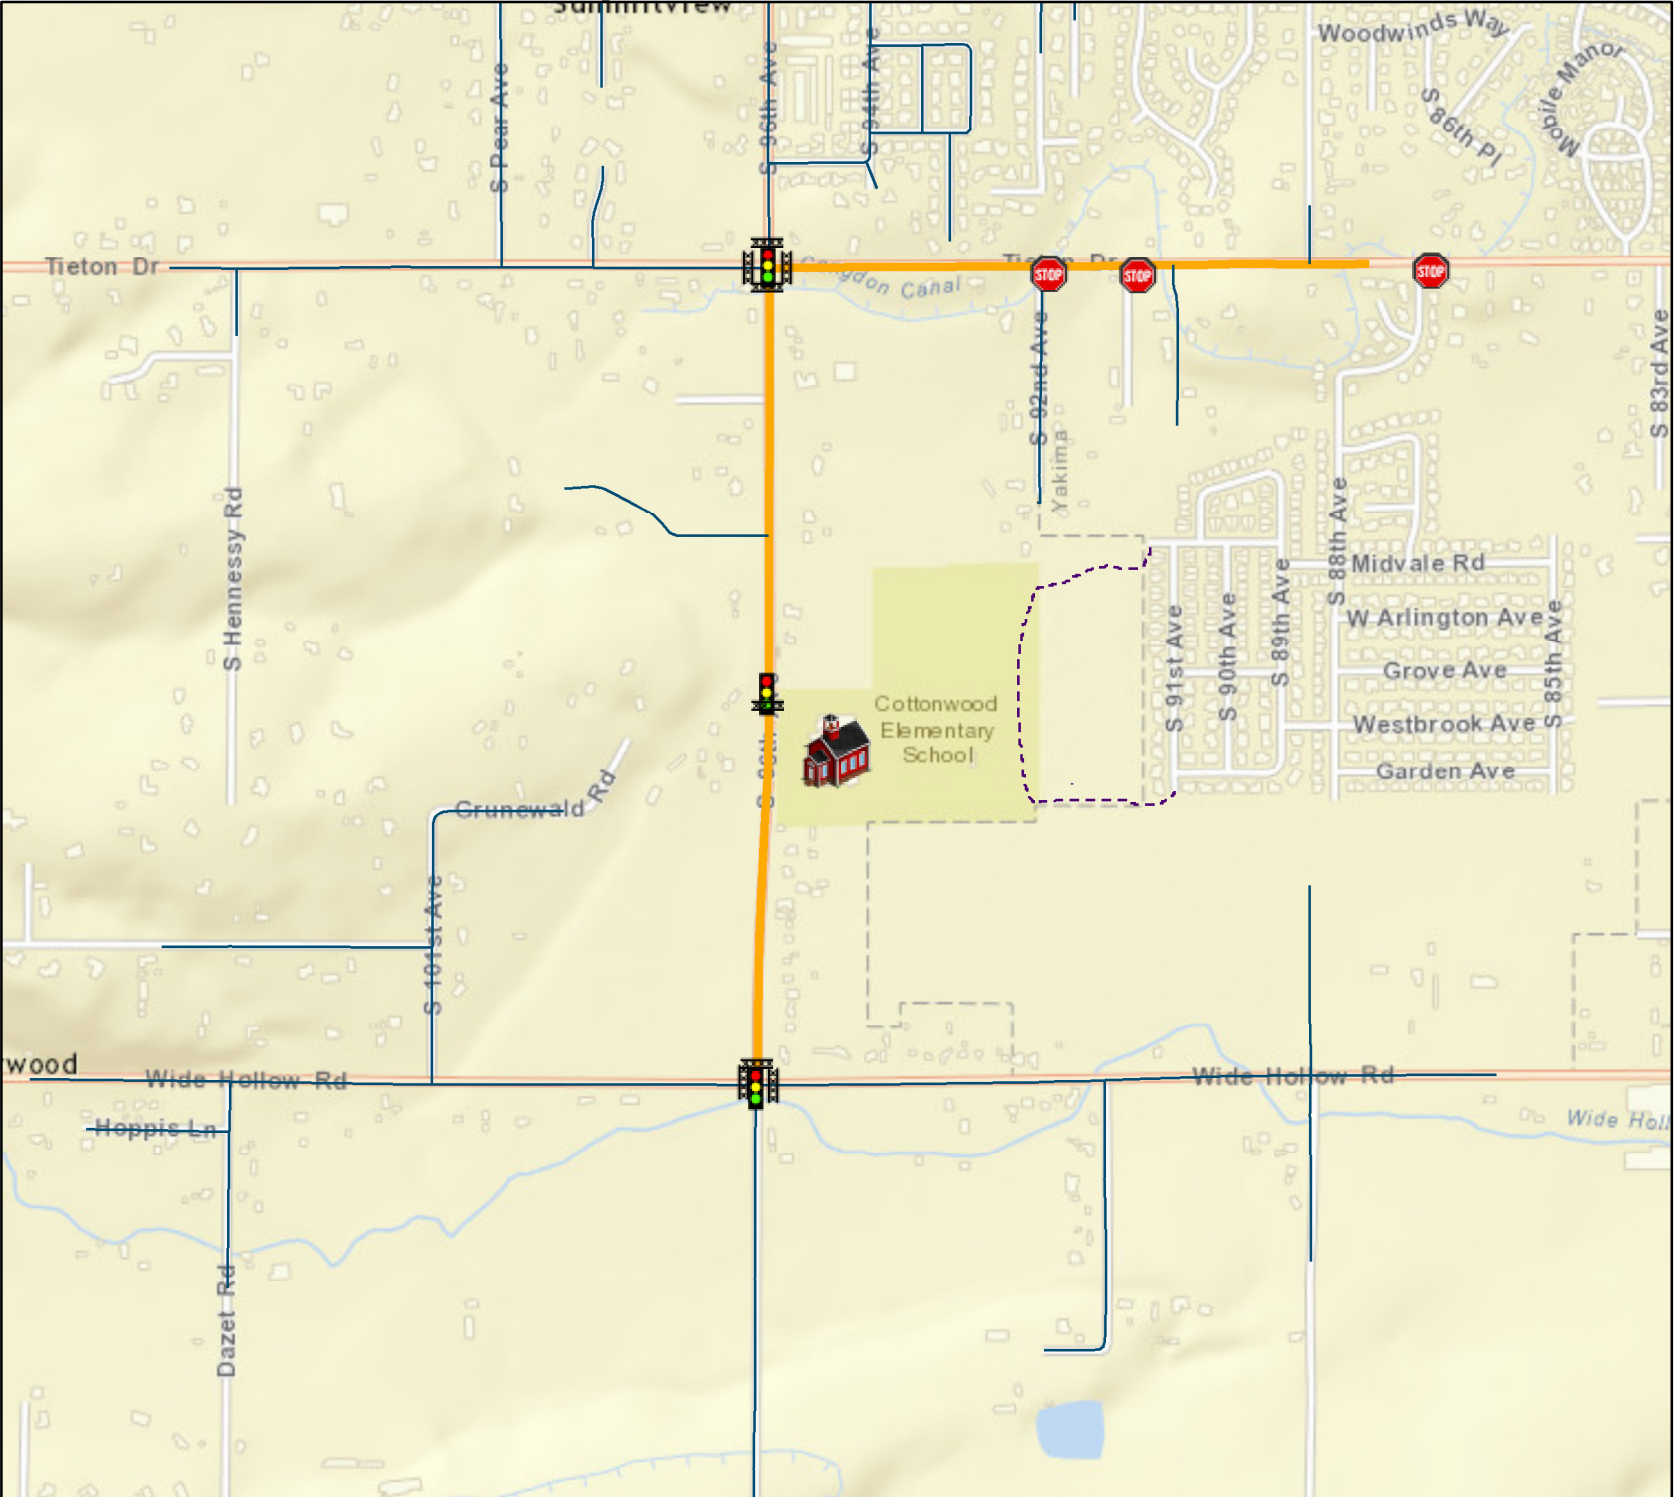

# Cottonwood Elementary

# Walk Routes

- Walk Area (1 road mile)
- Walk/Bike Route
- School Speed Zone
- Paths/Trails
- School
- Traffic Light
- Stop Sign
- Stop Sign - Four-Way
- Stop Sign - Three-Way
- Crossing Guard
- Crosswalk
- Hazard
- Railroad Crossing

**Note:** Not all symbols may appear on the map.

**Map Notes:**  
 Identified routes are marked in orange. Children living on residential streets that are connected to the walk routes can walk along their streets to the main routes. Small children should be accompanied by adults and all pedestrians should follow the attached safety tips.