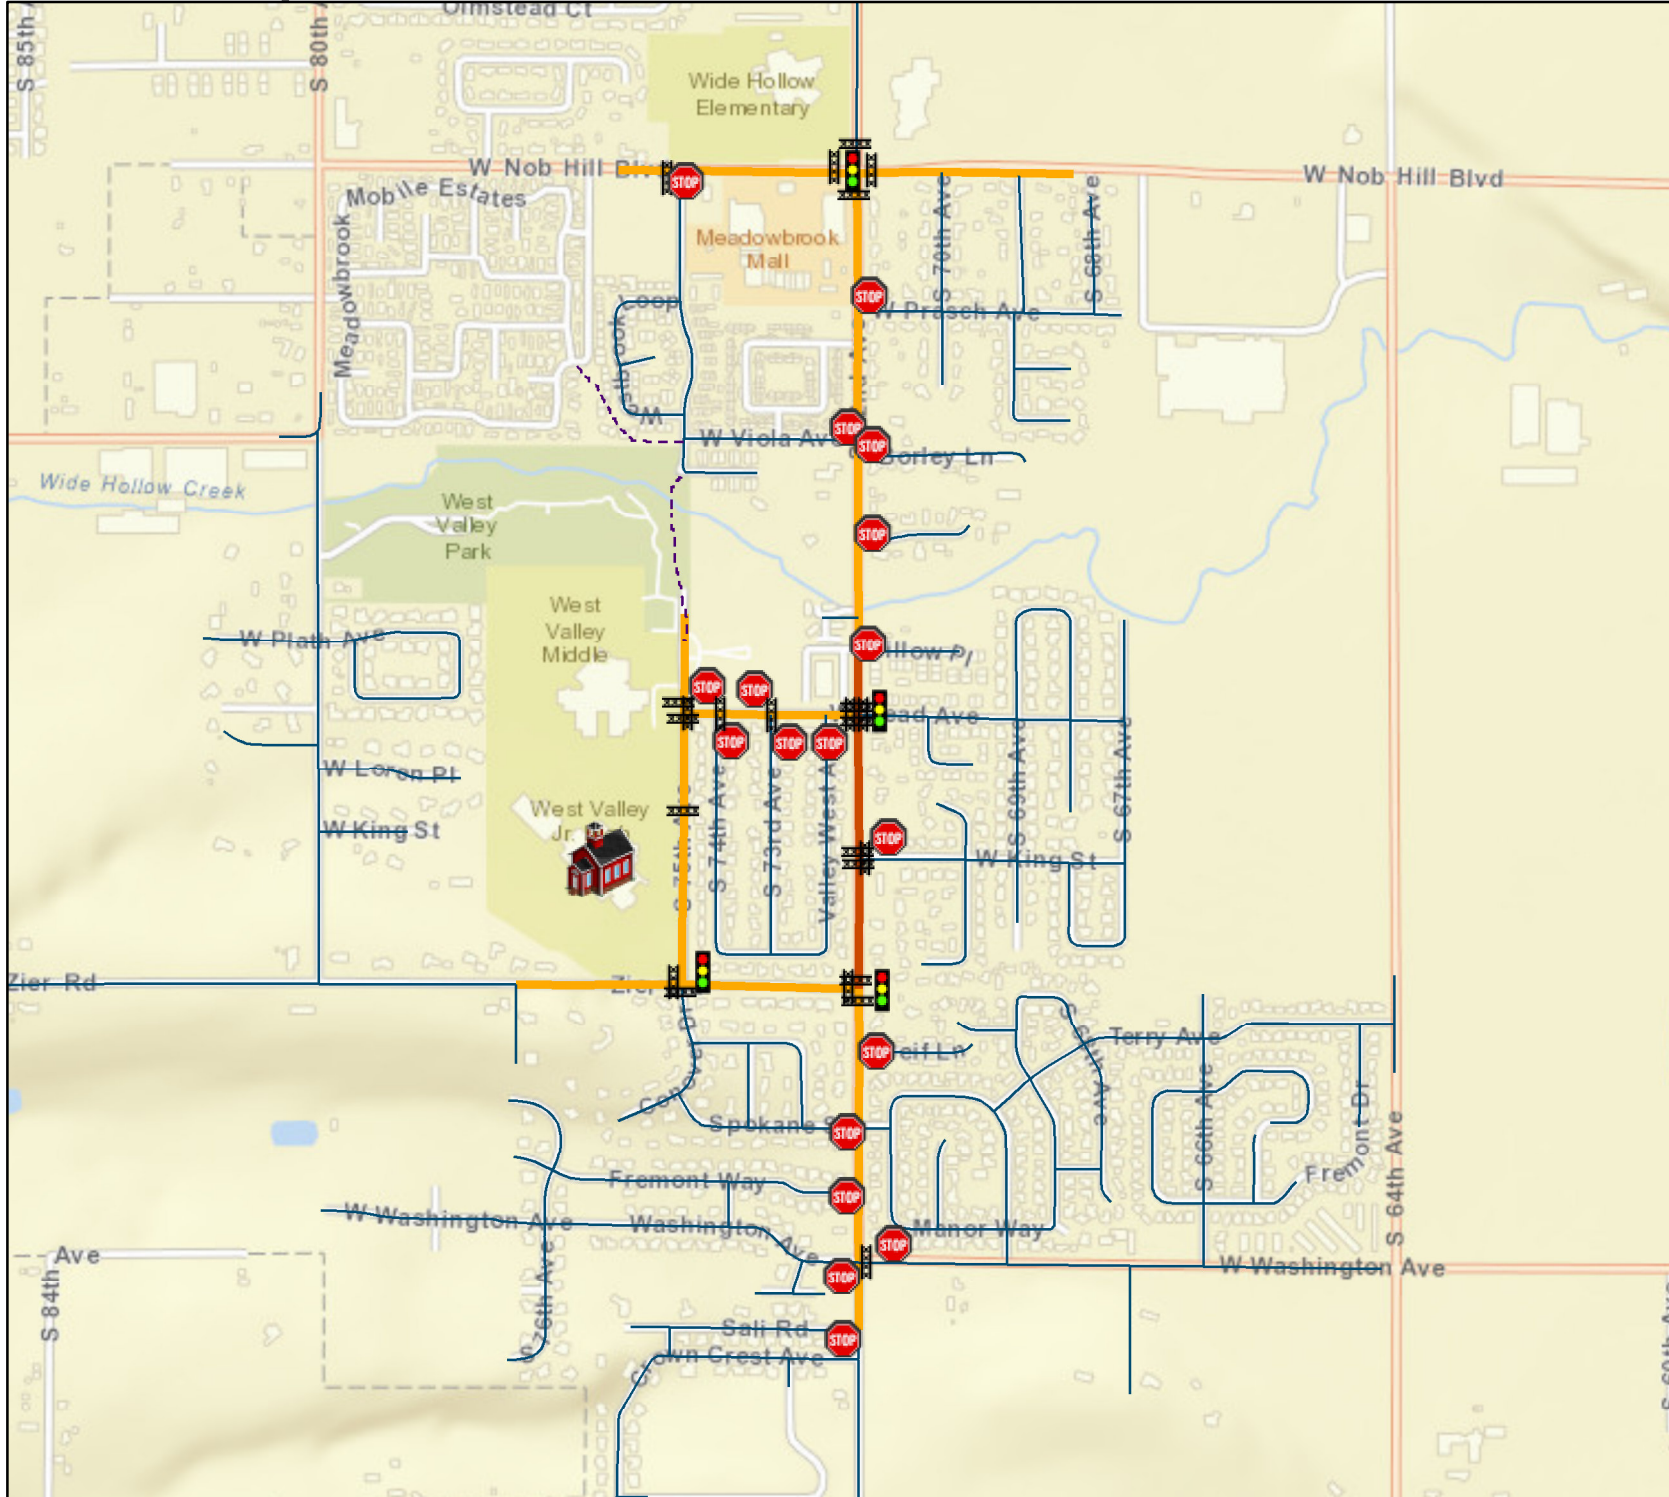

# West Valley Jr. H.S.

## Walk Routes

- Walk Area (1 road mile)
- Walk/Bike Route
- School Speed Zone
- Paths/Trails
- School
- Traffic Light
- Stop Sign
- Stop Sign - Four-Way
- Stop Sign - Three-Way
- Crossing Guard
- Crosswalk
- Hazard
- Railroad Crossing

**Note:** Not all symbols may appear on the map.

**Map Notes:**  
 Identified routes are marked in orange. Children living on residential streets that are connected to the walk routes can walk along their streets to the main routes. Small children should be accompanied by adults and all pedestrians should follow the attached safety tips.