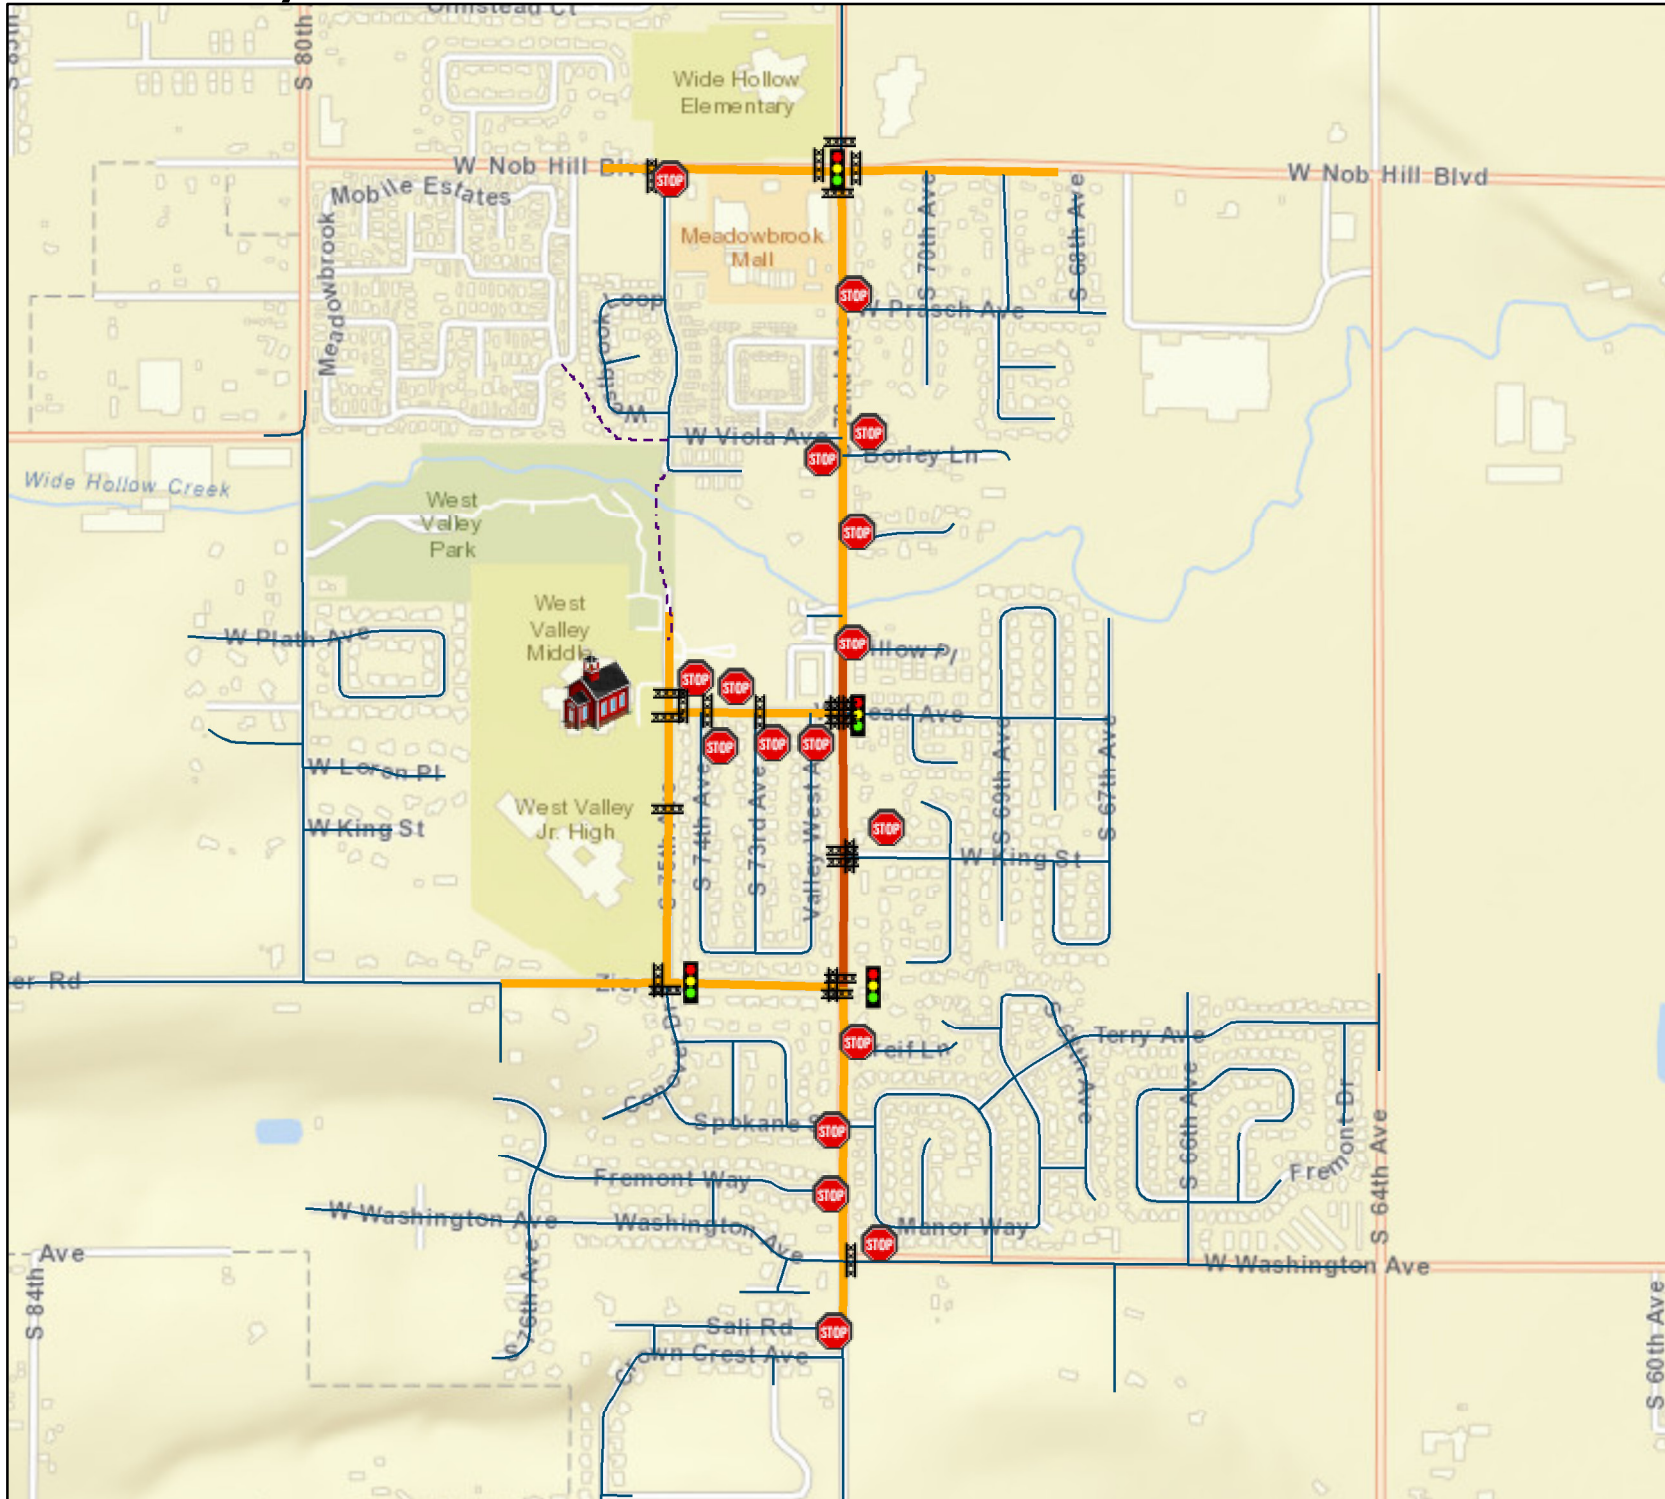

# West Valley M.S.

# Walk Routes

- Walk Area (1 road mile)
- Walk/Bike Route
- School Speed Zone
- Paths/Trails
- School
- Traffic Light
- Stop Sign
- Stop Sign - Four-Way
- Stop Sign - Three-Way
- Crossing Guard
- Crosswalk
- Hazard
- Railroad Crossing

**Note:** Not all symbols may appear on the map.

**Map Notes:**  
 Identified routes are marked in orange. Children living on residential streets that are connected to the walk routes can walk along their streets to the main routes. Small children should be accompanied by adults and all pedestrians should follow the attached safety tips.