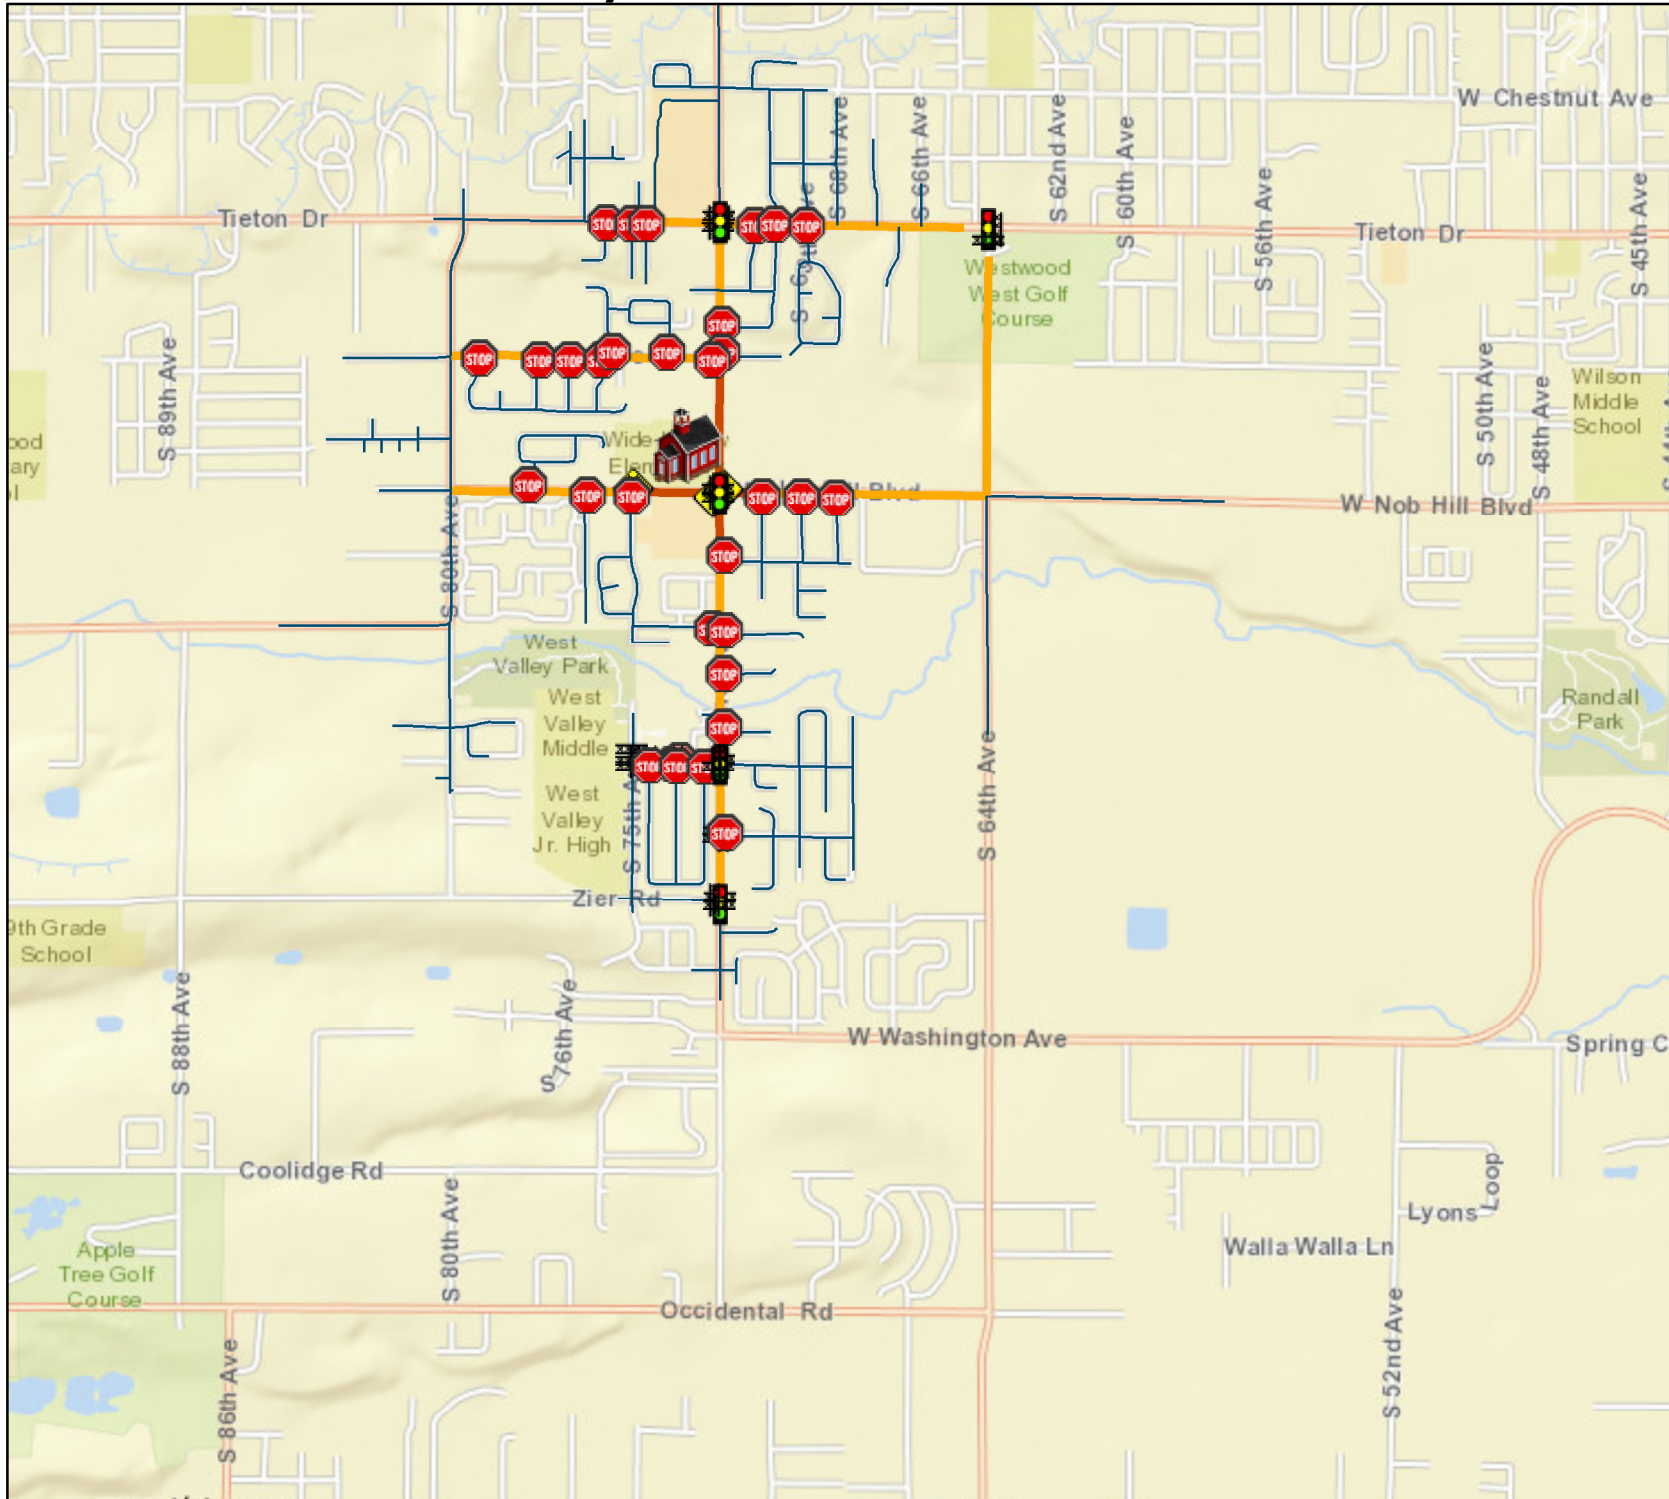

Wide Hollow Elementary

Walk Routes

- Walk Area (1 road mile)
- Walk/Bike Route
- School Speed Zone
- Paths/Trails
- School
- Traffic Light
- Stop Sign
- Stop Sign - Four-Way
- Stop Sign - Three-Way
- Crossing Guard
- Crosswalk
- Hazard
- Railroad Crossing

Note: Not all symbols may appear on the map.

Map Notes:
 Identified routes are marked in orange. Children living on residential streets that are connected to the walk routes can walk along their streets to the main routes. Small children should be accompanied by adults and all pedestrians should follow the attached safety tips.